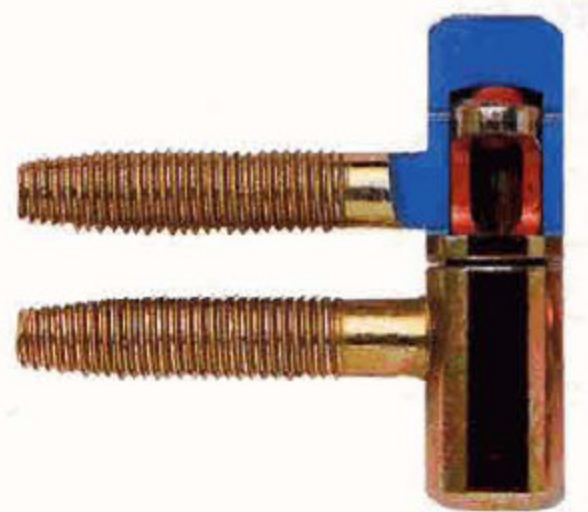

OTLAV

Otlav S.p.A.

31025 S. Lucia di Piave (TV) Italy

Tel. (0438) 700941 (PBX)

Telex 410578 Otlav I

Telefax 700945